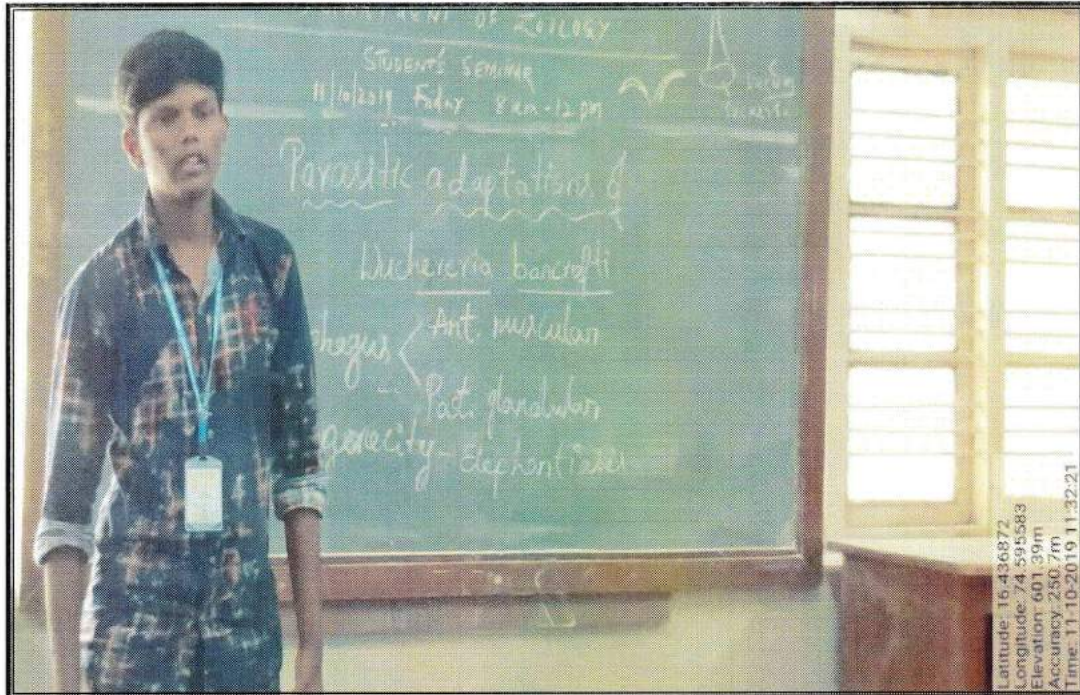

Website: www.klesbkcclgchikodi.edu.in

e-mail: kles_bkcc@rediffmail.com

☎ : 08338 - 272176