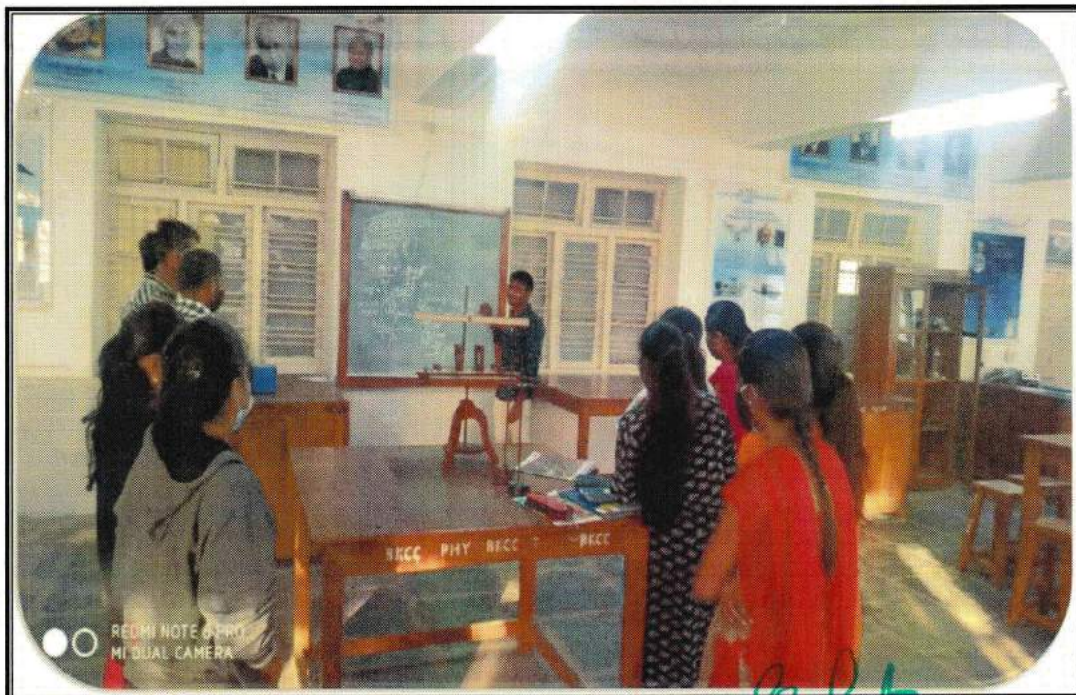

K.S.O.
Coordinator
IQAC

[Signature]
PRINCIPAL
KLES'S Basavaprabhu Kore
Arts, Science and Commerce College
CHIKODI - 591 201