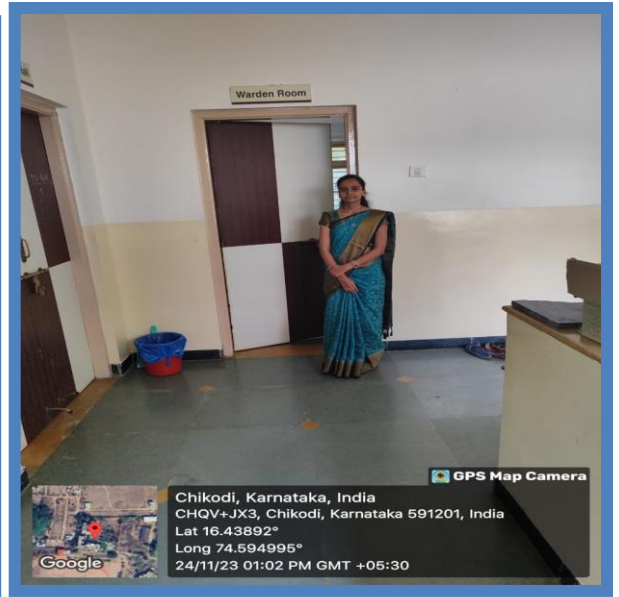

Institution provided Facilities for Women

GIRLS COMMON ROOM

SANITARY NAPKIN VENDER MACHINE

SANITARY NAPKIN INCINERATOR MACHINE

DRINKING WATER

WELL FURNISHED REST ROOMS

CCTV CAMERA

SECURITY GUARD

ANTI RAGGING CELL

WARDEN

GRIEVANCE BOX

SEPARATE COMFORT IN CANTEN

COMPOUND WITH IRON GRILL

POST OFFICE BOX

LADIES READING ROOM IN LIBRARY