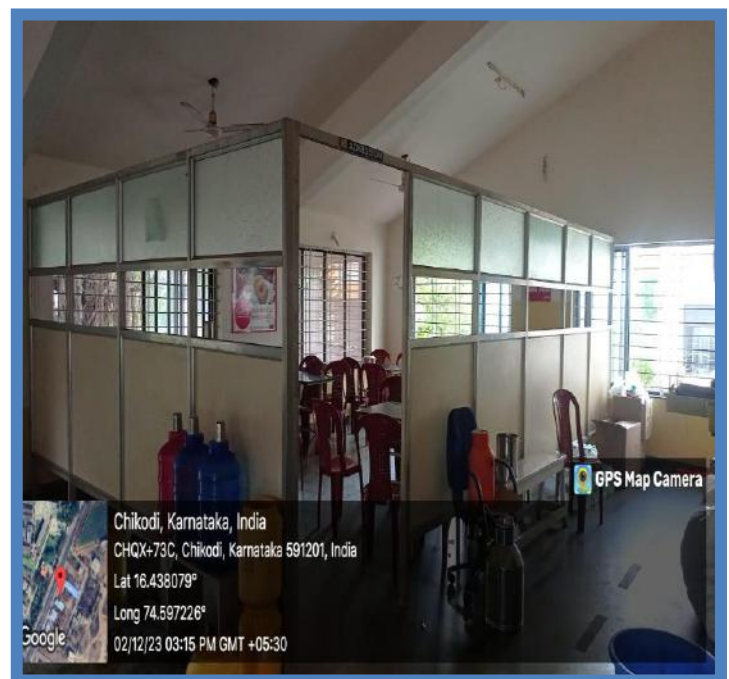

Institution provided Facilities for Women

GIRLS COMMON ROOM

SANITARY NAPKIN VENDER MACHINE

SANITARY NAPKIN INCINERATOR MACHINE

DRINKING WATER

WELL FURNISHED REST ROOMS

CCTV CAMERA

SECURITY GUARD

ANTI RAGGING CELL

WARDEN

GRIEVANCE BOX

SEPARATE COMFORT IN CANTEN

COMPOUND WITH IRON GRILL

POST OFFICE BOX

LADIES READING ROOM IN LIBRARY