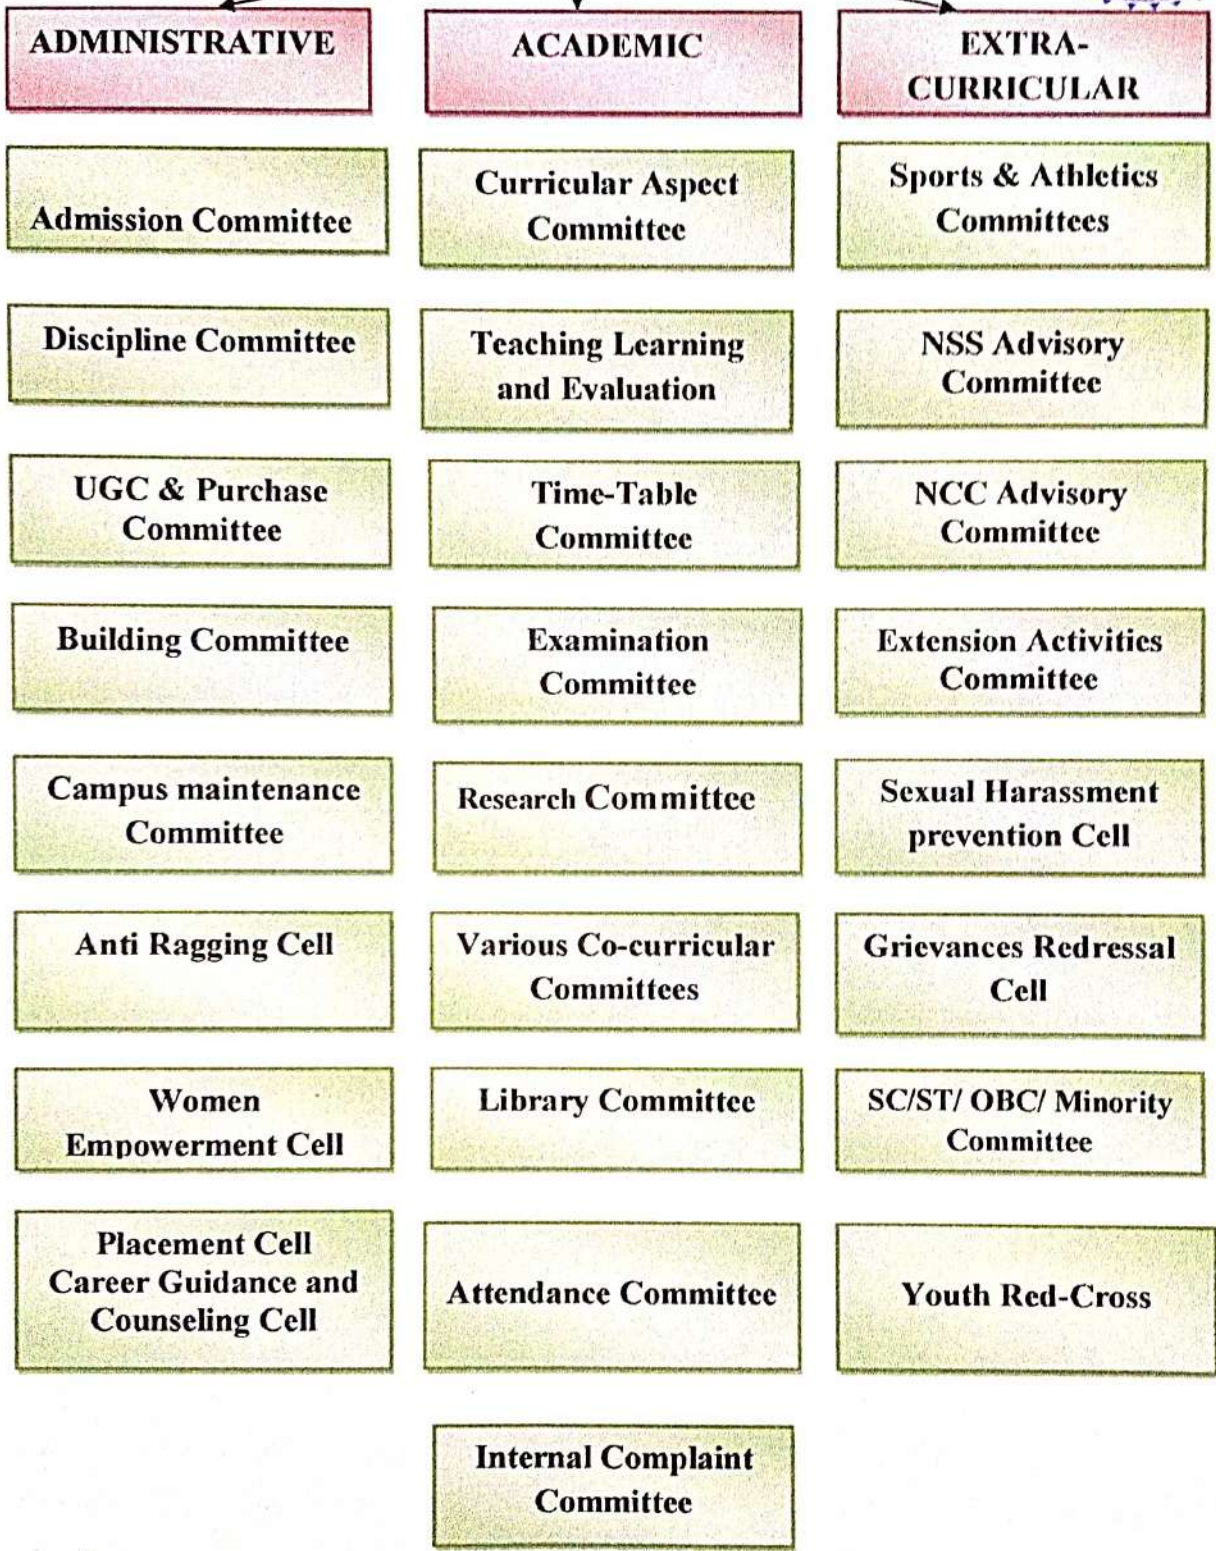

ORGANOGRAM OF THE INSTITUTION

COMMITTEES

IQA Coordinator
 KLE's B.S.VADIVESHU KORE
 Arts, Science and Commerce College
 Chikodi - 591 201

PRINCIPAL
 KLE's B.S.VADIVESHU KORE
 Arts, Science and Commerce College
 CHIKODI-591 201