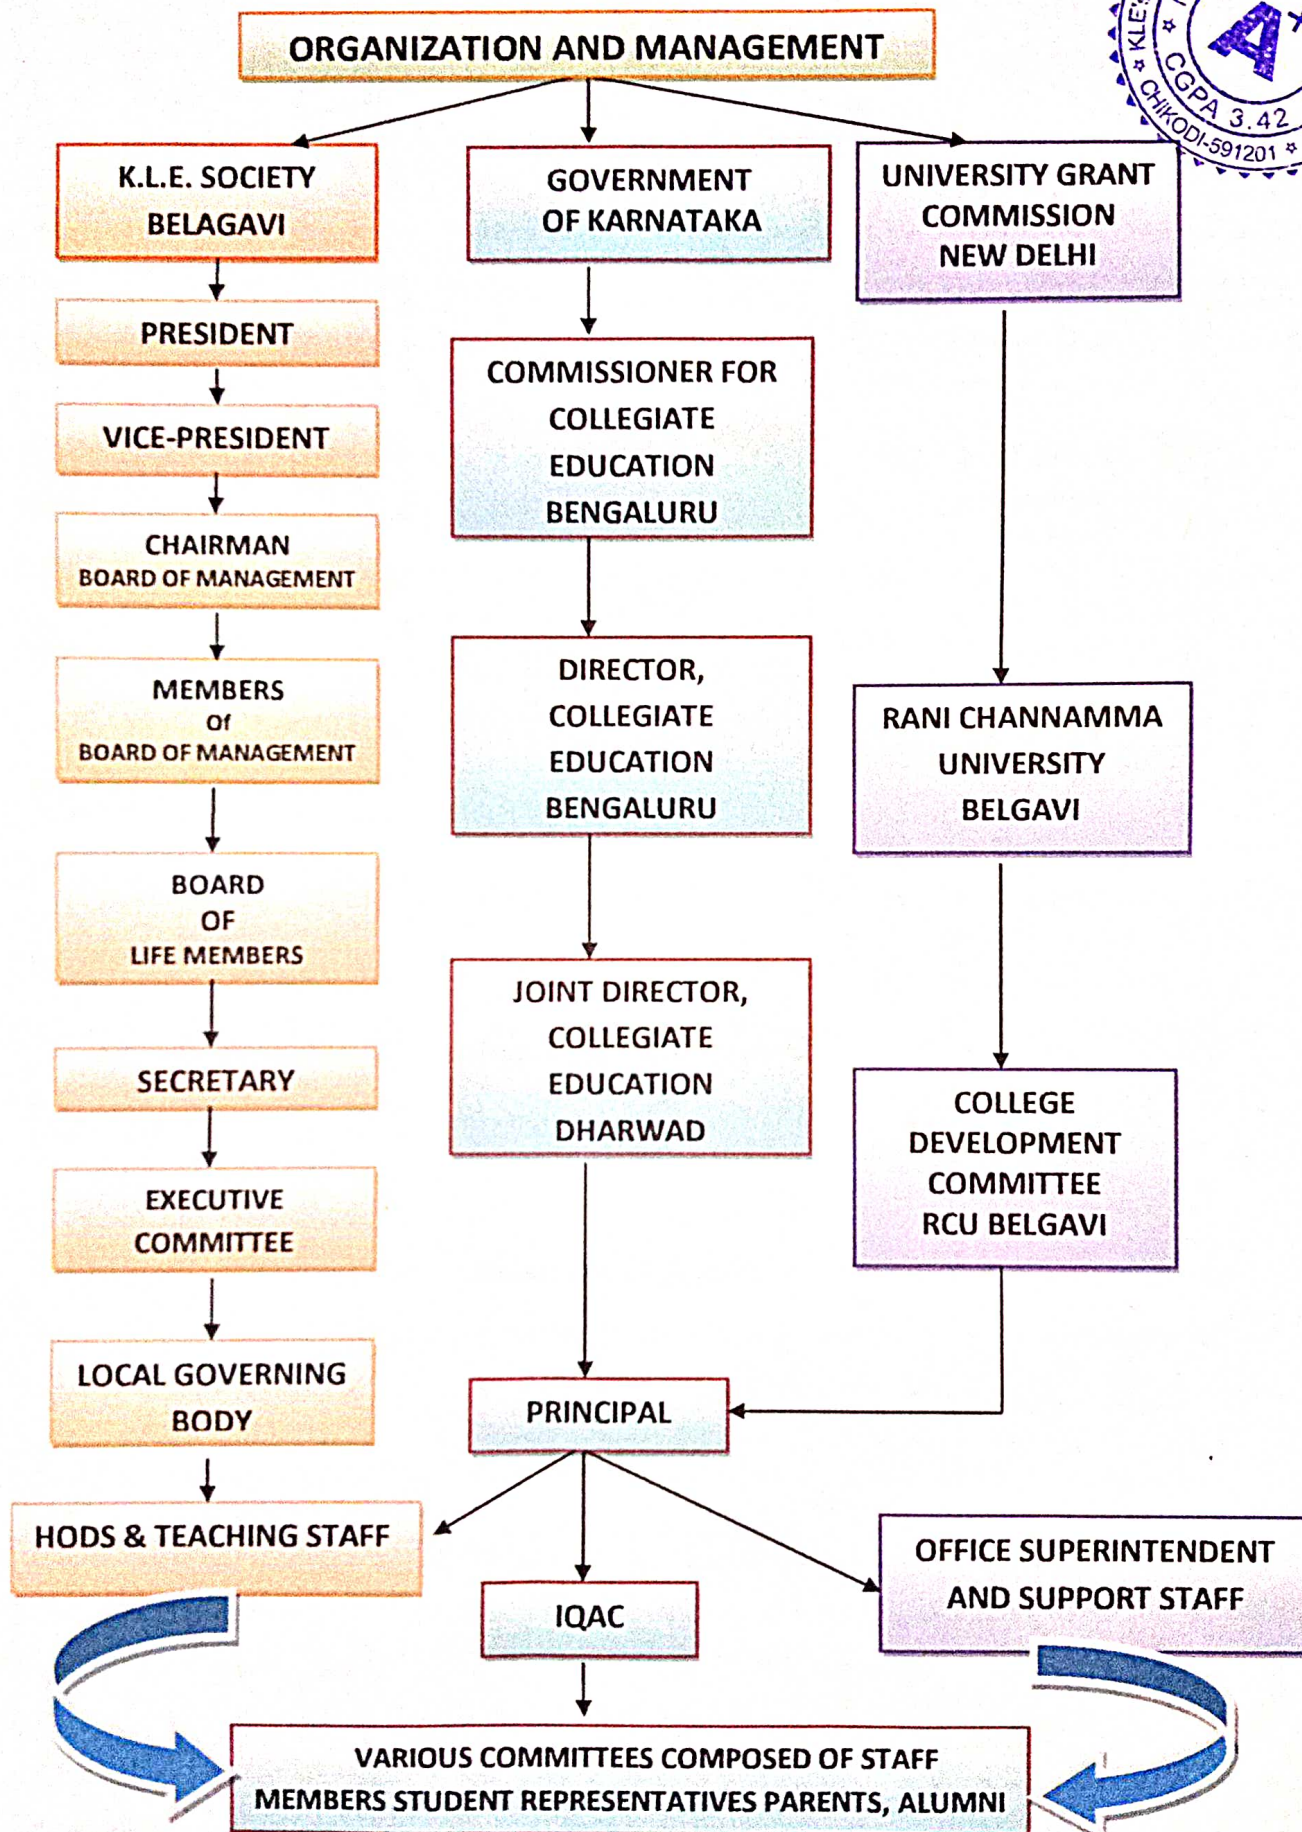

ORGANOGRAM OF THE INSTITUTION

COMMITTEES

IQA Coordinator
 KLE's B.S.VADIVESHU KORE
 Arts, Science and Commerce College
 Chikodi - 591 201

PRINCIPAL
 KLE's B.S.VADIVESHU KORE
 Arts, Science and Commerce College
 CHIKODI-591 201